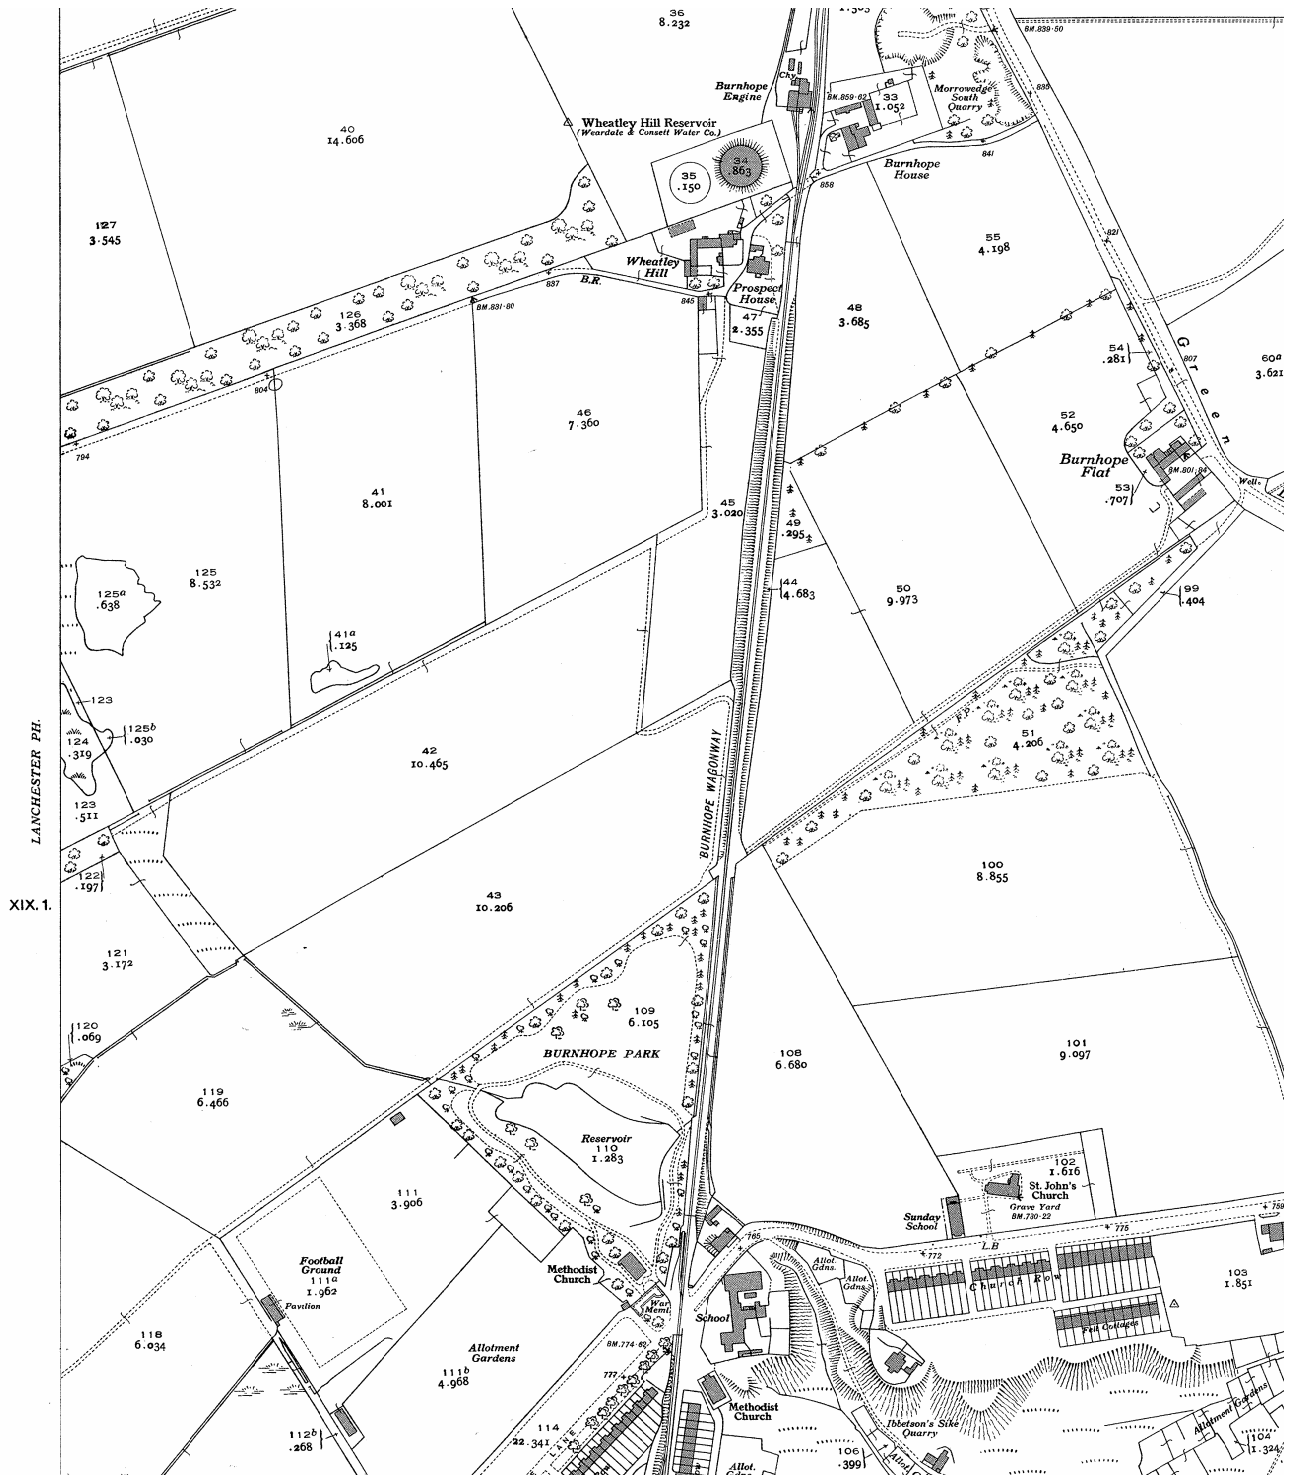

# Ordnance Survey Map 1939

Original map scale 1:2500  
Reduced to fit page