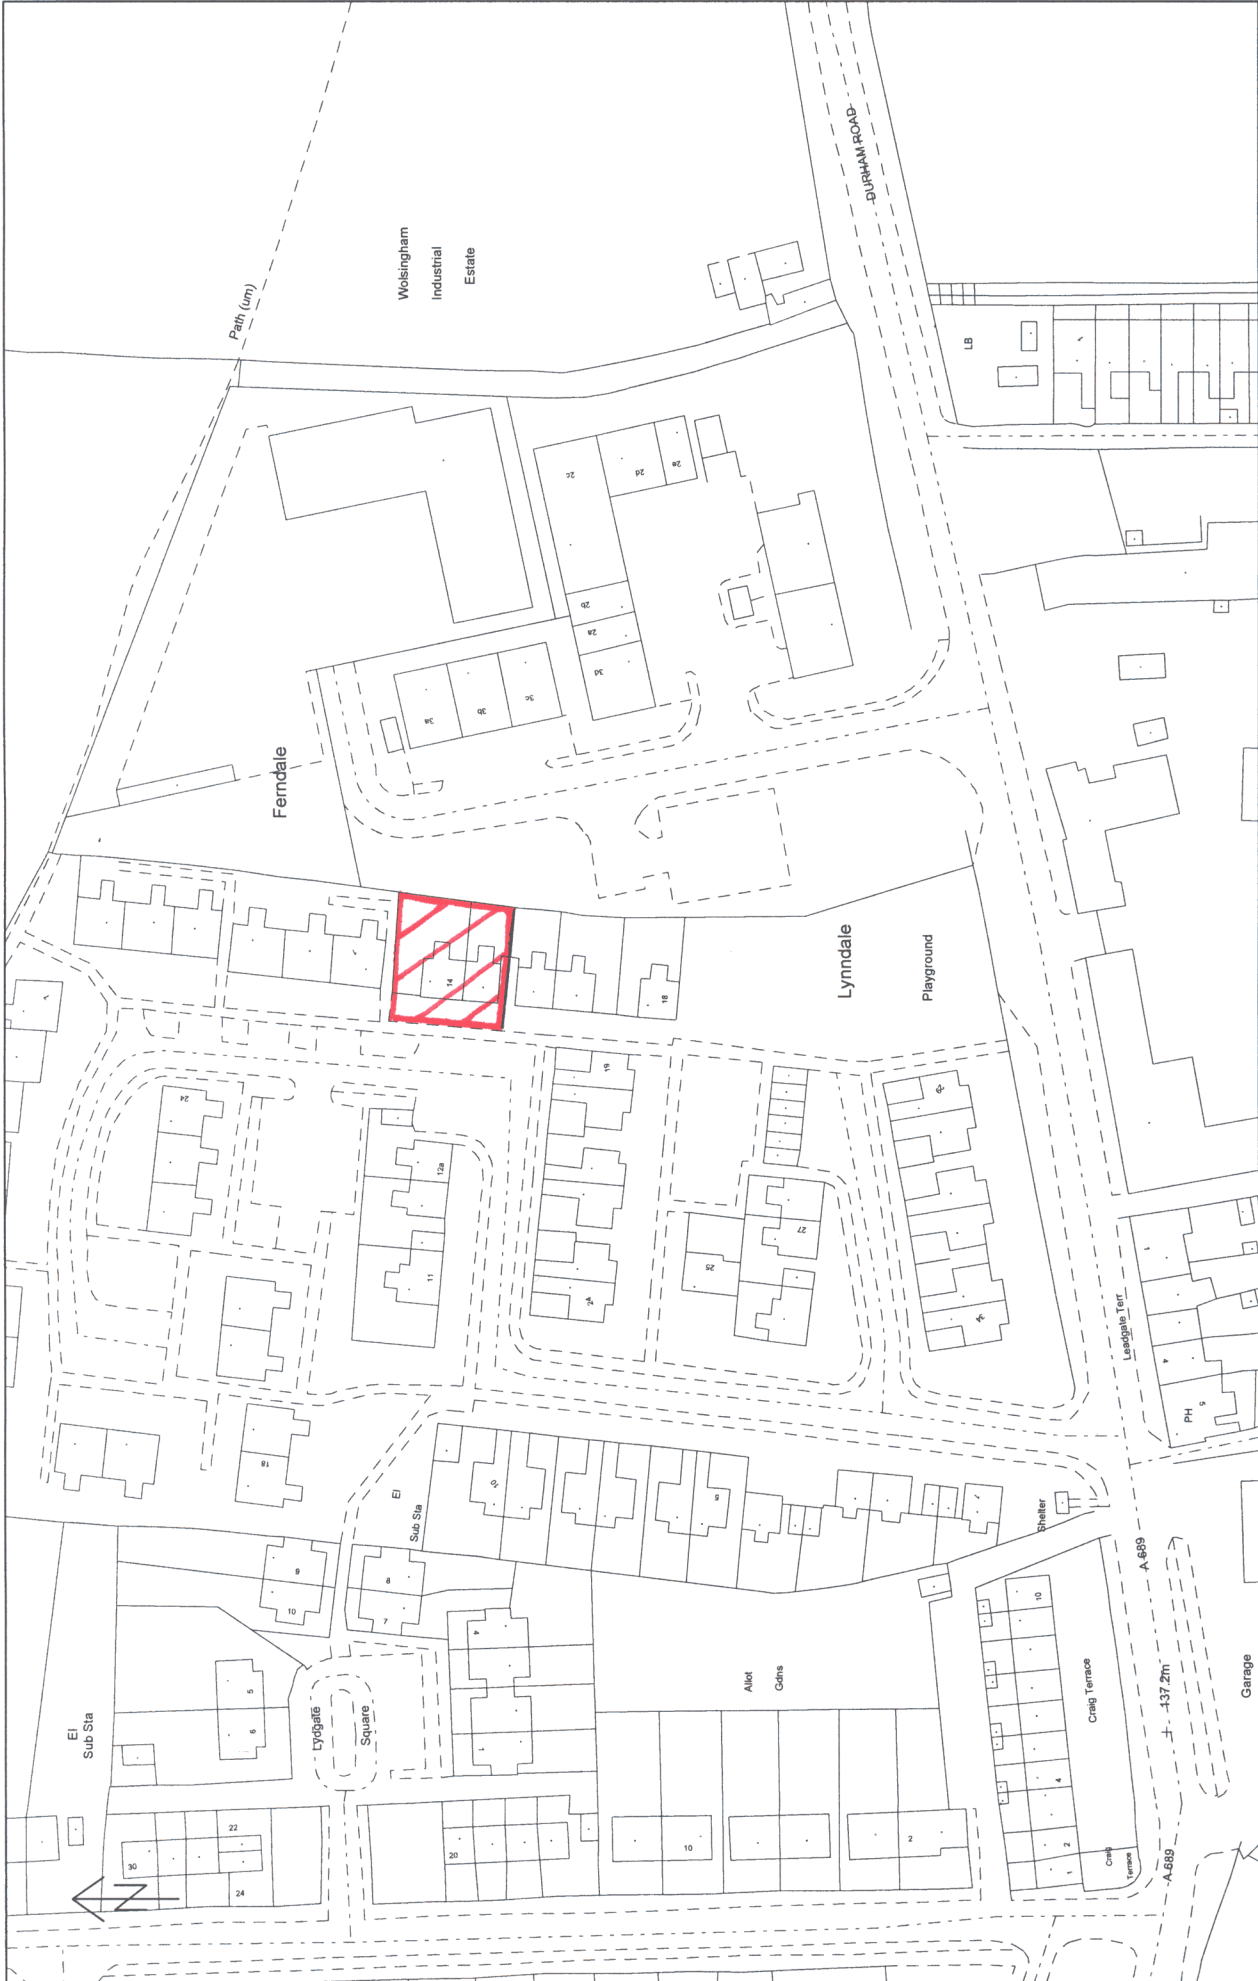

'This copy has been produced specifically for Legal purposes only. No further copies may be made.'

OS map reference NZ08375046 1:1250

reproduced from the Ordnance Survey mapping with the permission of the Controller of Her Majesty's Stationary Office (c) Crown Copyright. Unauthorised production infringes Crown Copyright and may lead to prosecution or civil proceedings."