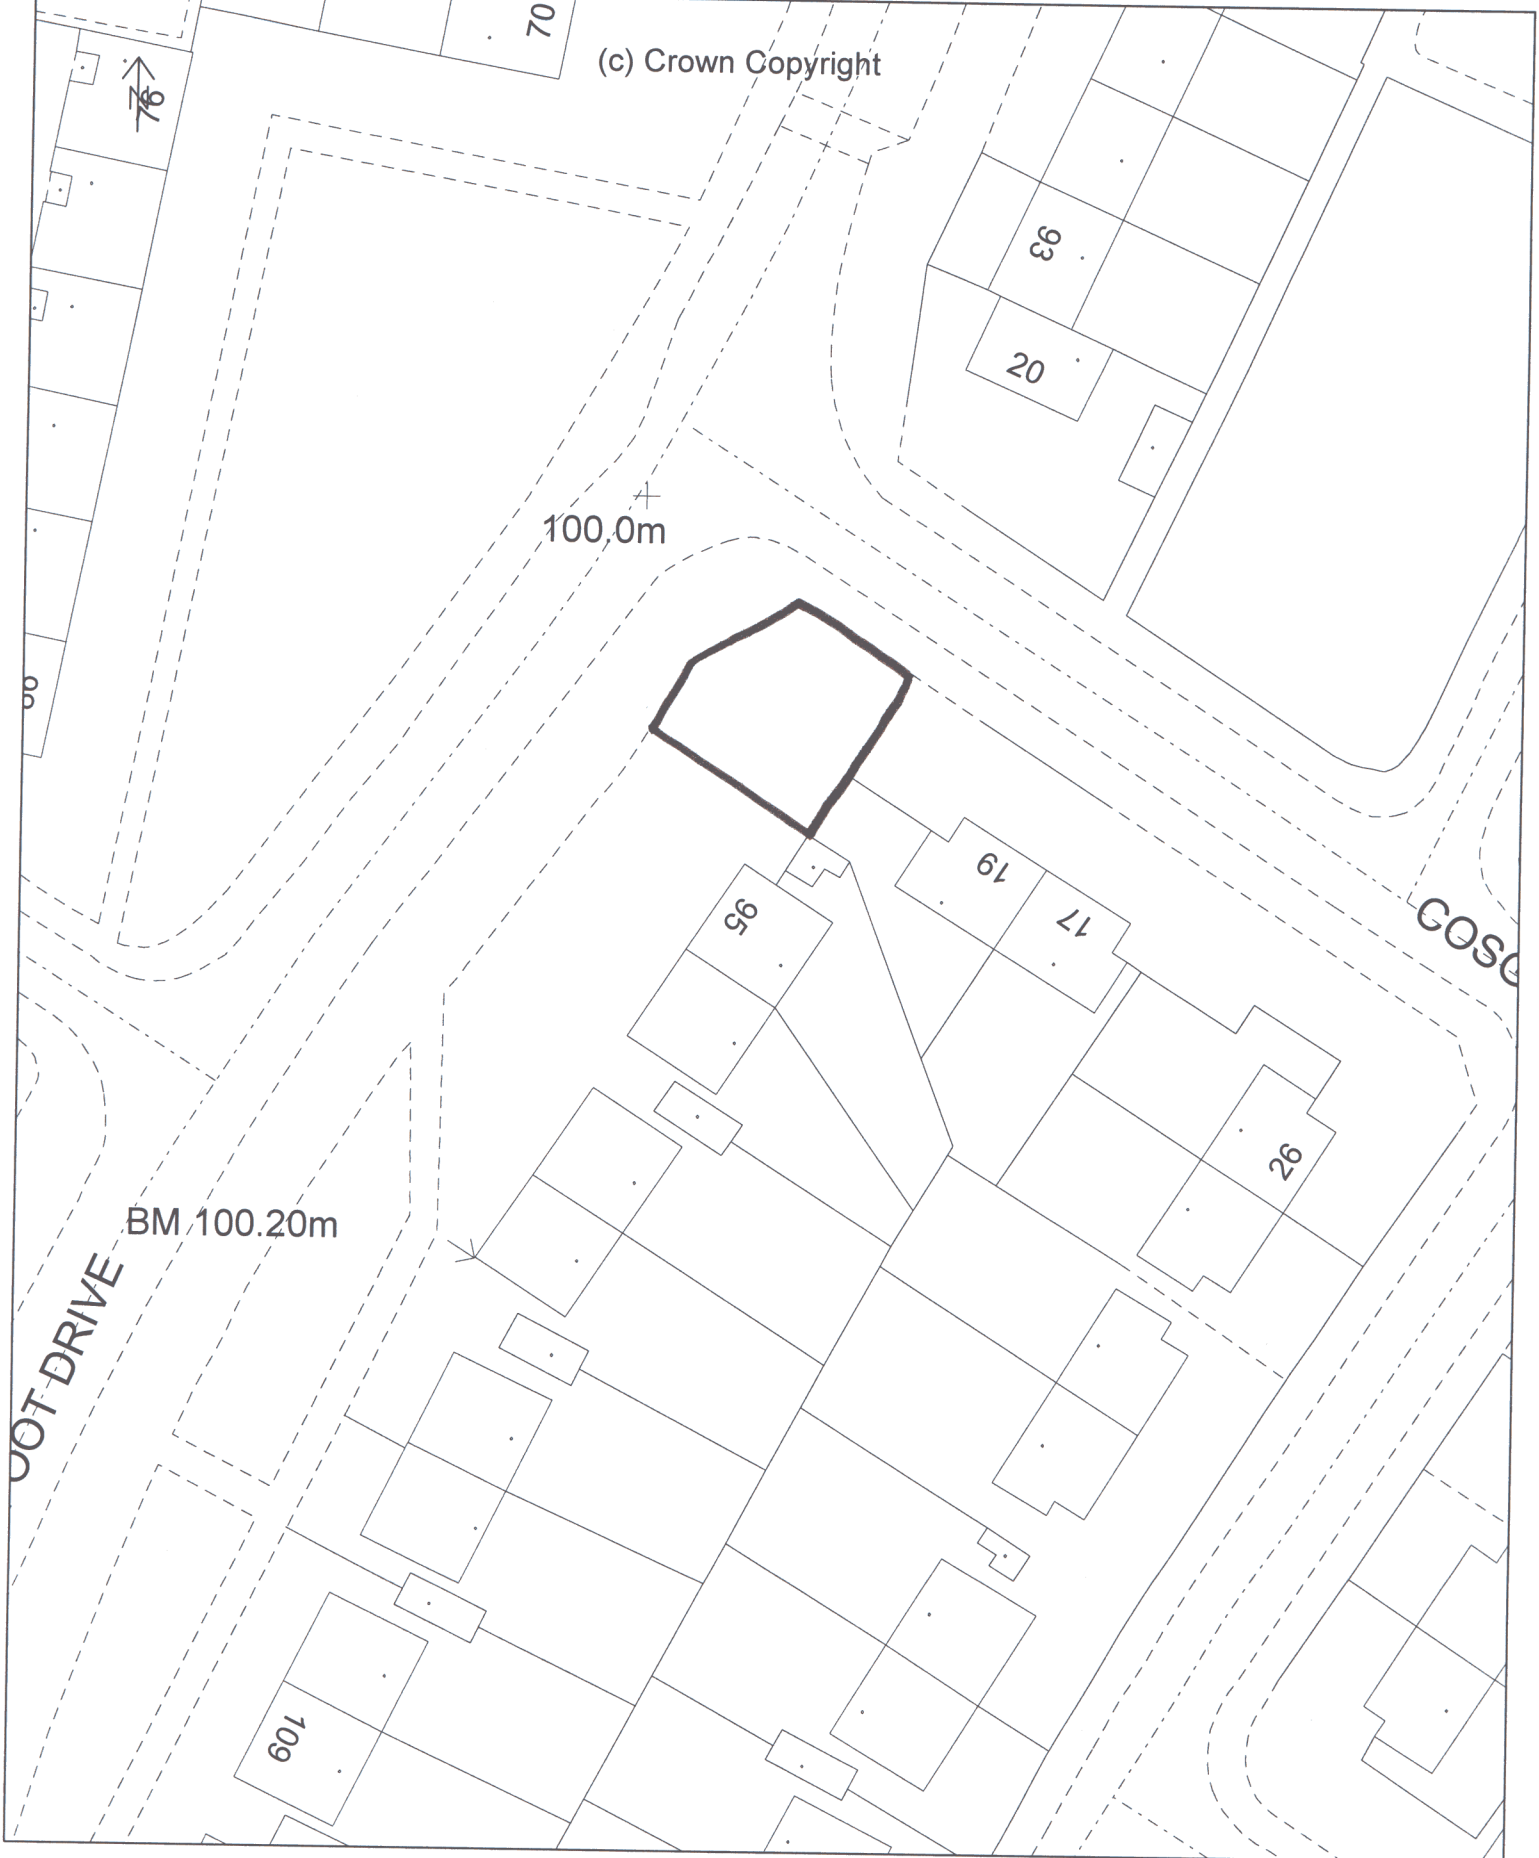

(c) Crown Copyright

LAND ADJACENT TO 95 PROUDFOOT DRIVE BISHOP AUCKLAND