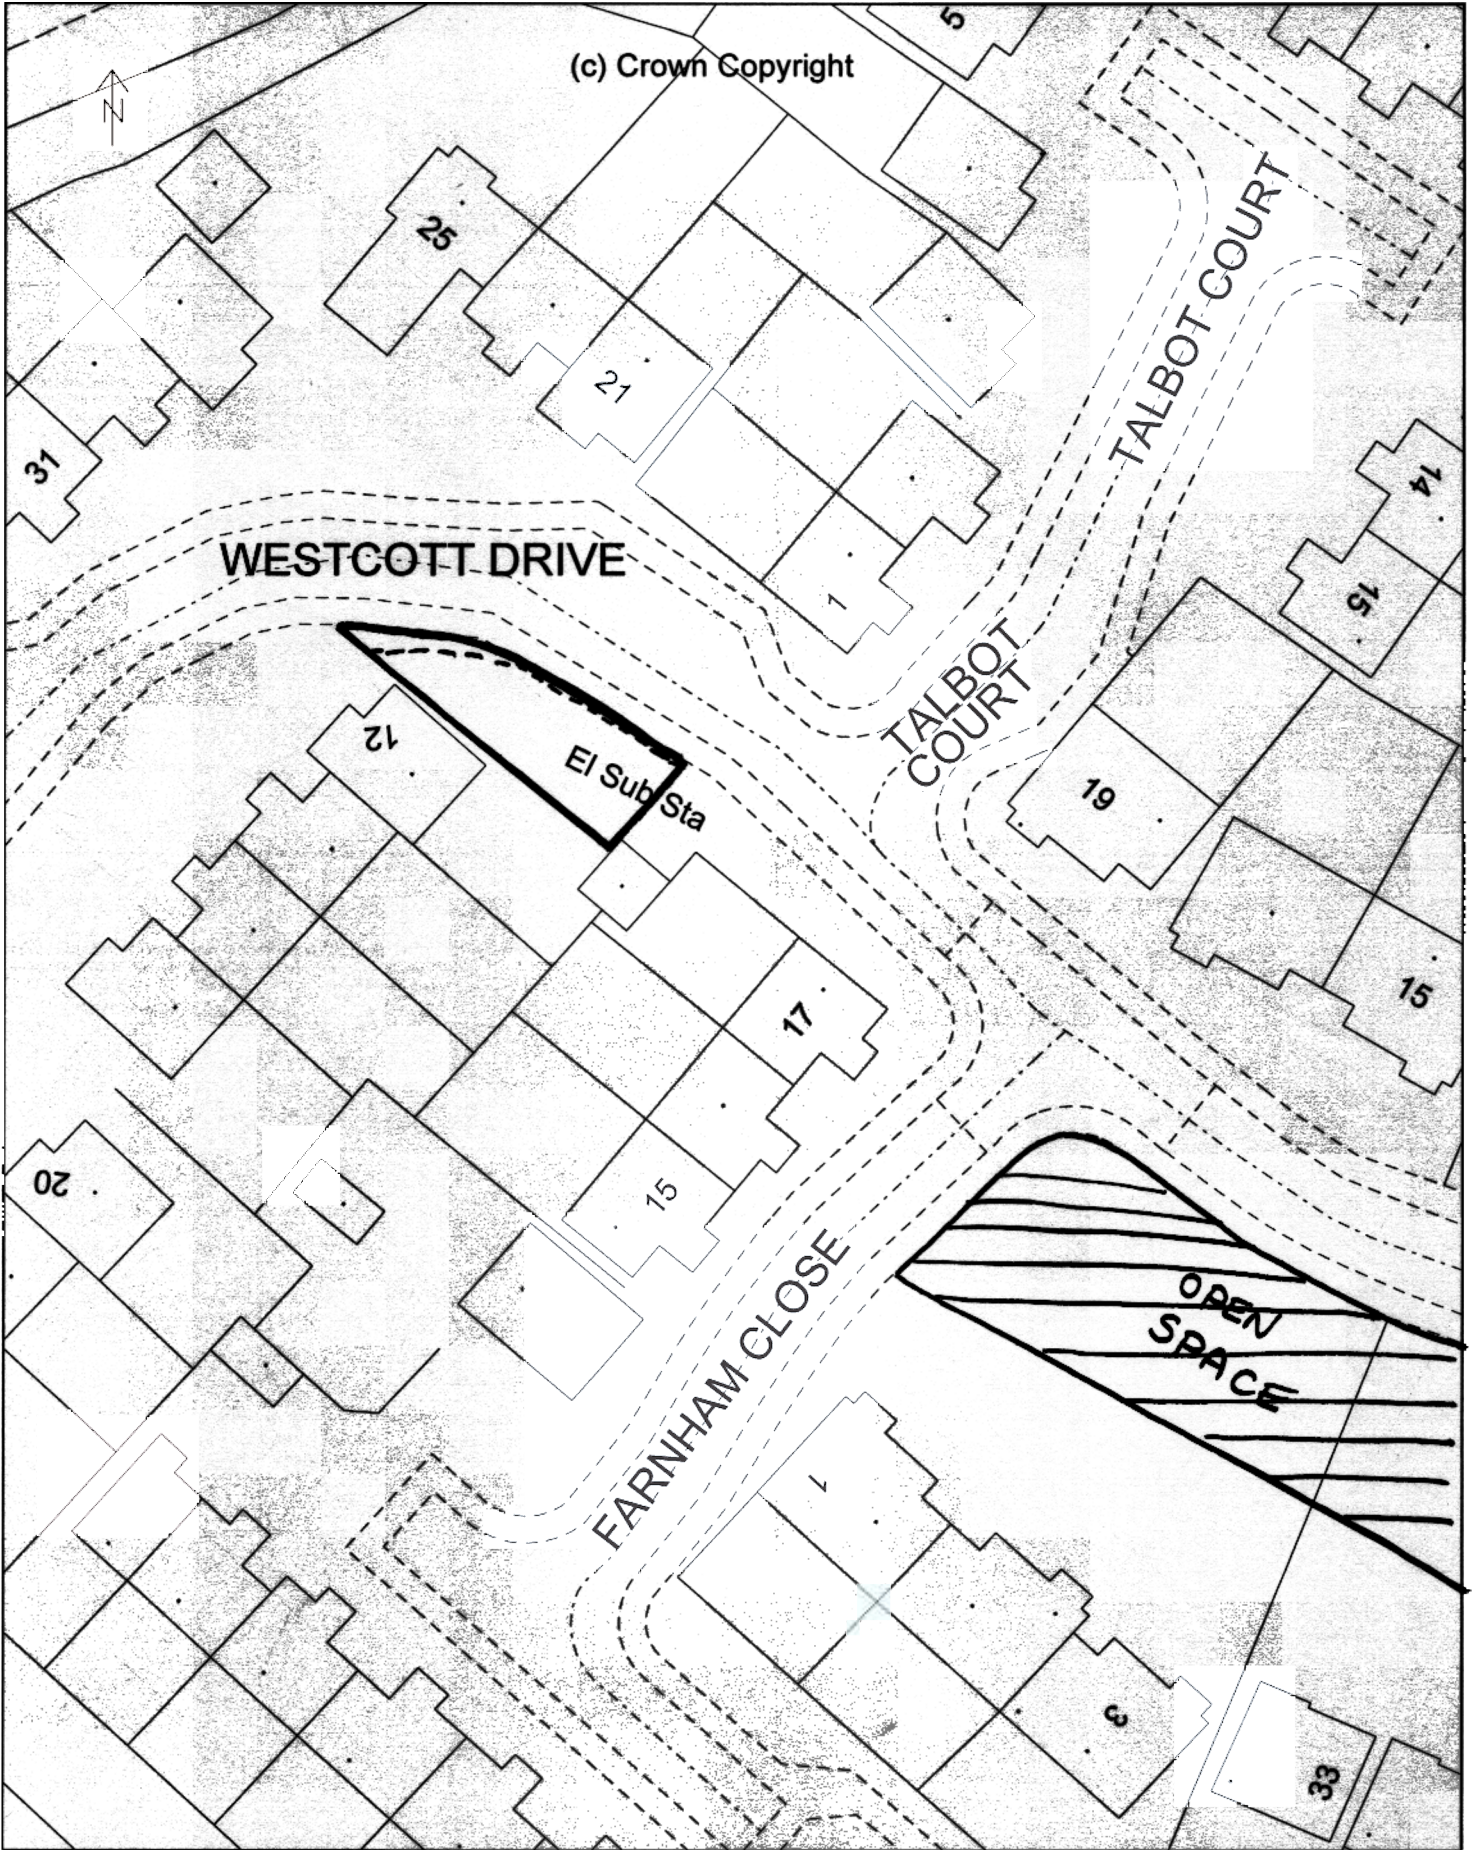

(c) Crown Copyright

LAND ADJACENT TO 12 WESTCOTT DRIVE AUCKLAND PARK

Reproduced from Ordnance Survey mapping with the permission of the Controller of Her Majesty's Stationery Office (c) Crown Copyright. Unauthorised reproduction infringes Crown Copyright and may lead to prosecution or civil proceedings. Produced by Wear Valley District Council, Licence No. LA10025308

1:500
NZ2128NE