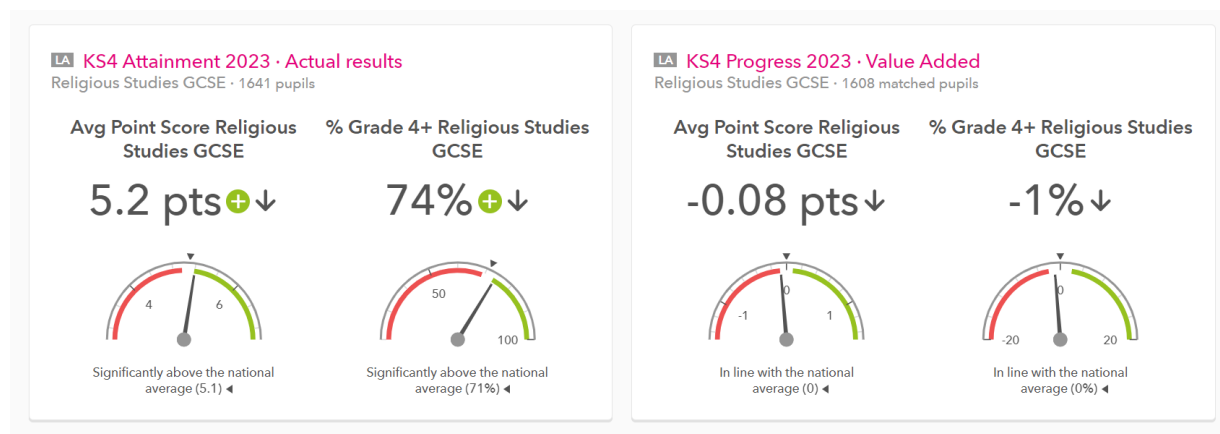

GCSE 2023 headlines at a glance

Attainment results are based on actual student results with grade 4 equivalent to a GCSE grade C. This shows us that County Durham’s RE results are significantly above the national average.

‘Value added’ refers to the progress made from KS2 (Y6) SATs results to GCSE compared to other students. If ‘value added’ is 0, students make expected progress. This data suggests that students didn’t make quite as much progress as other students nationally.

Data overview

	Actual results		
	2021	2022	2023
Number of Pupils / % Matched	1,143	1,459	1,641
Avg Point Score	5.9 (+)	5.6 (+)	5.2 (+) ↓
% Grade 4+	86% (+)	81% (+)	74% (+) ↓
% Grade 5+	74% (+)	72% (+)	63% (+) ↓
% Grade 7+	39% (+)	35% (+)	31% ↓
% Grade 1+	100% (+)	99% (+)	99% (+)

Pleasingly, the number of students taking GCSE RE has increased from 1,143 in 2021 to 1,641 in 2023.

99% of students passed last summer and County Durham’s students have consistently achieved results above national average at Grades 4+ and 5+ (GCSE ‘C’ equivalent). However, we can also see a decline in this % over time, and the % of students achieving a Grade 7 (GCSE A equivalent).