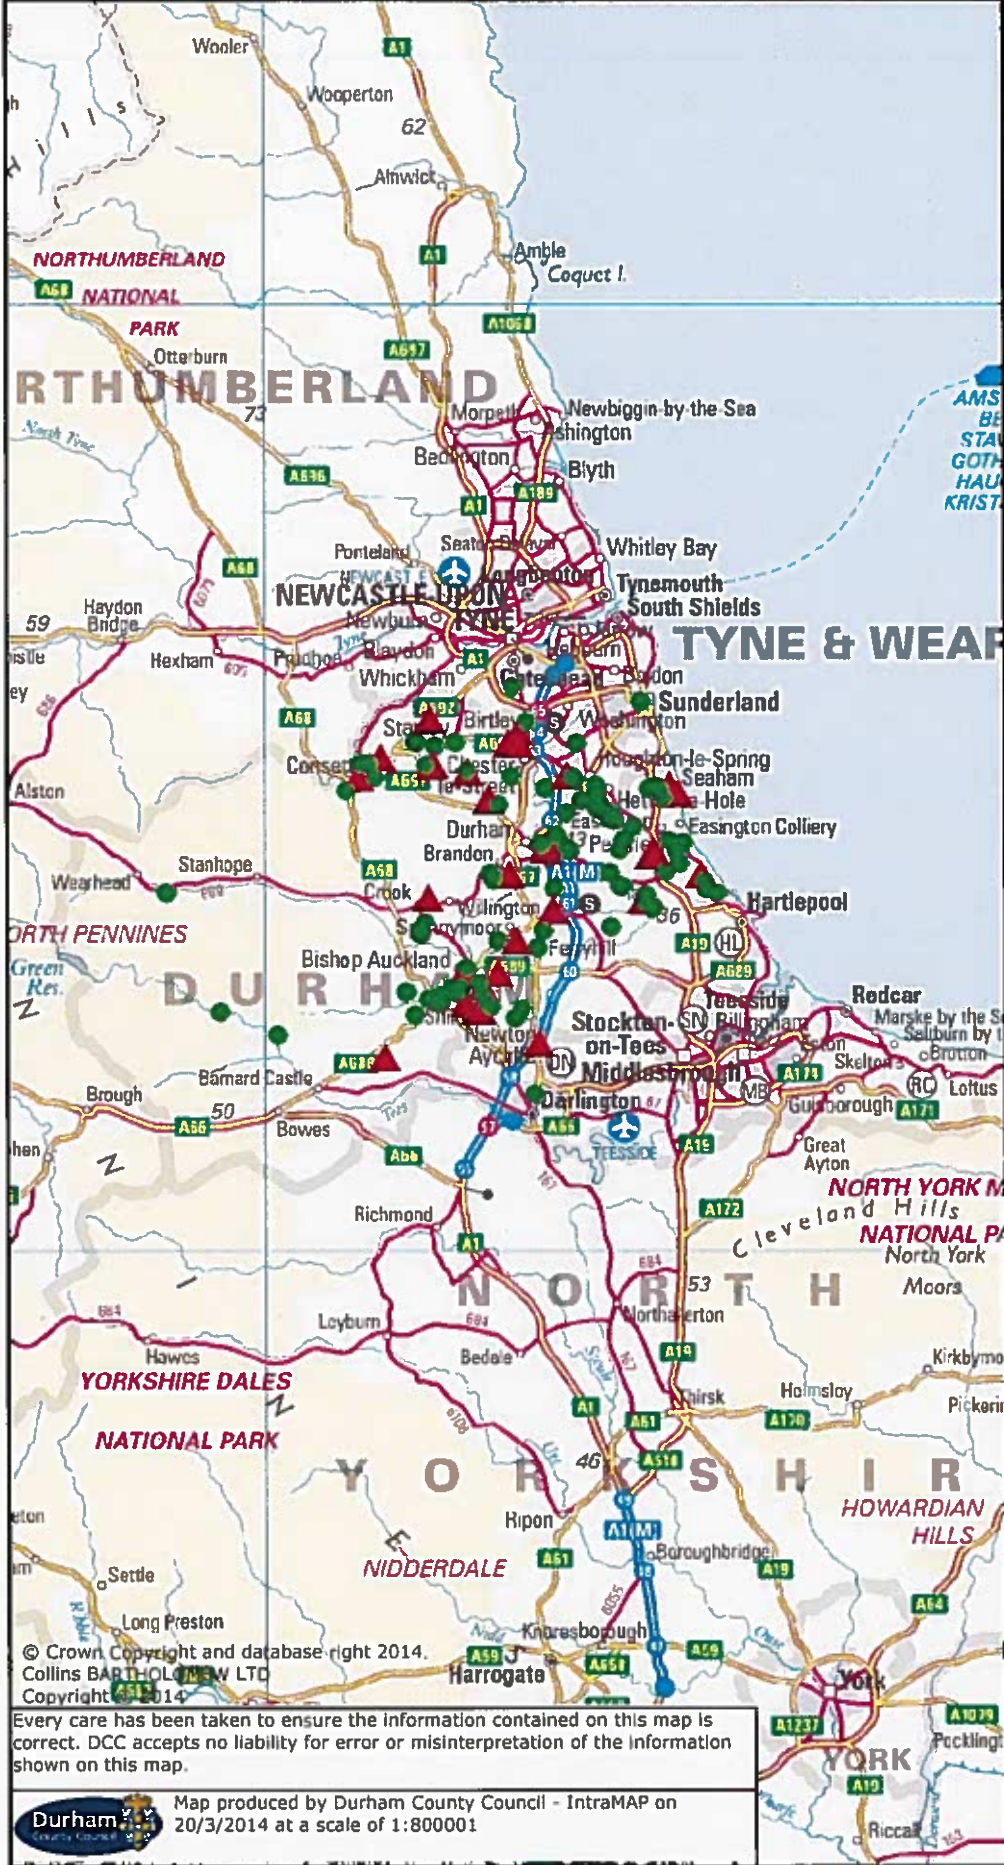

Scrap Metal Sites & Collectors

Map Legend

SCRAP METAL SITES AND COLLECTORS

- Collector
- ▲ Site

© Crown Copyright and database right 2014.
Collins BATHOLMEW LTD
Copyright 2014

Every care has been taken to ensure the information contained on this map is correct. DCC accepts no liability for error or misinterpretation of the information shown on this map.

Map produced by Durham County Council - IntraMAP on 20/3/2014 at a scale of 1:800001