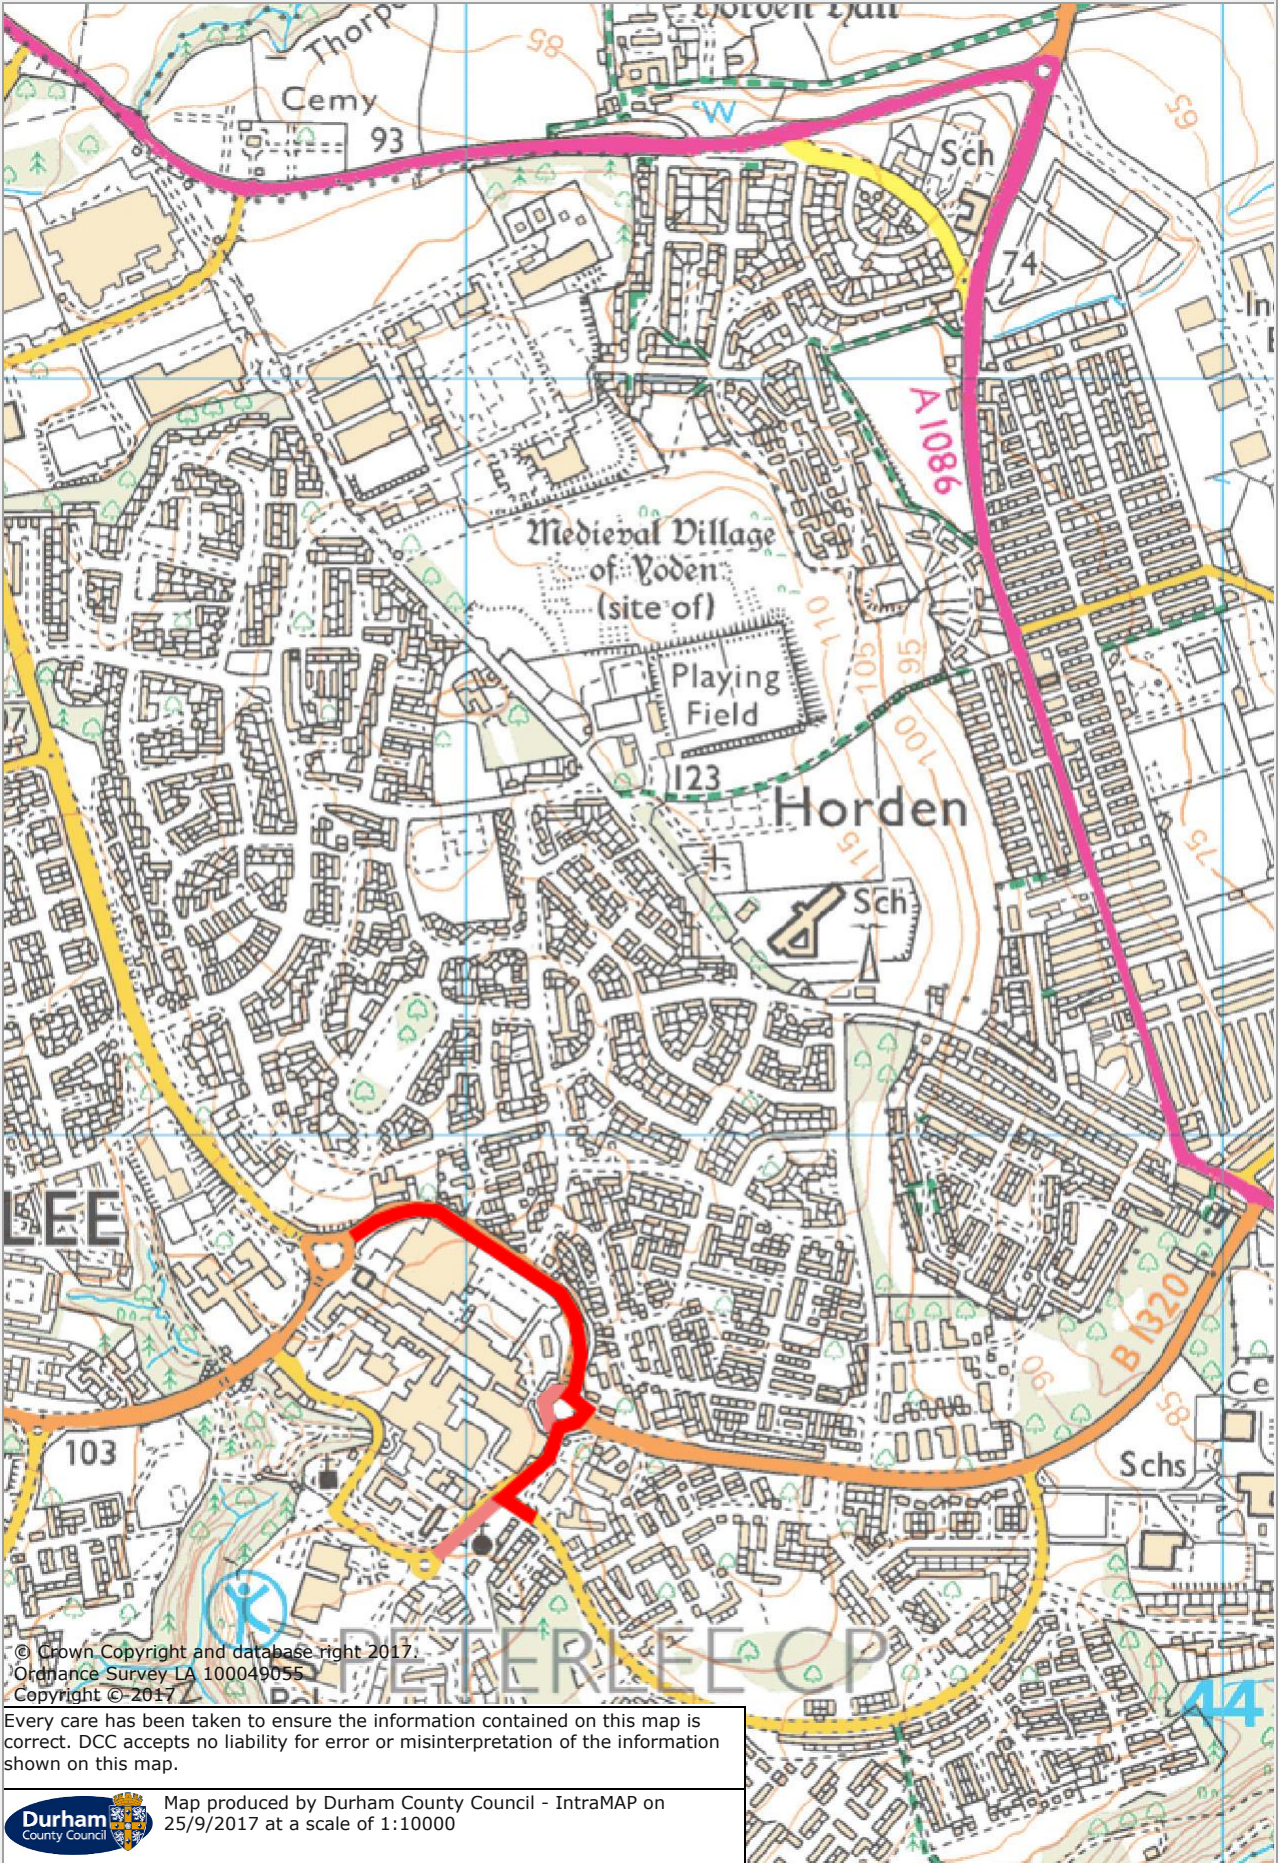

# PETERLEE REMEMBRANCE DAY PARADE ROAD CLOSURES

© Crown Copyright and database right 2017.  
Ordnance Survey LA 100049055  
Copyright © 2017

Every care has been taken to ensure the information contained on this map is correct. DCC accepts no liability for error or misinterpretation of the information shown on this map.

Map produced by Durham County Council - IntraMAP on 25/9/2017 at a scale of 1:10000